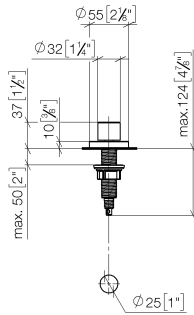

Strainer waste with control handle - Platinum

ELIO

10 710 970

- control for single basin
- including adapter for Bowden cable

Fits ELIO, ENO, MEM, META SQUARE, SYNC, TARA and TARA ULTRA

Fits: ELIO, MEM, TARA, TARA ULTRA, META SQUARE

10 710 970

mm [inches]

10 710 970

Parts for other finishes can be found here: [Chrome](#)

Spare parts list

No.	Item Number	Name	Quantity used	Delivery time
1	09 20 97 030-08	handle	1	40
2	90 12 12 002 00 90	fixing cap	1	2
3	09 27 87 006-08	rosette	1	40
4	90 14 10 043 00 90	seal	1	2
5	09 14 10 042 90	seal	1	2
6	09 29 06 087-08	spindle	1	-
Spare part can no longer be ordered, please order the replacement item				
7	04 30 01 029 00 90	adaptor	1	2
8	09 24 03 175 90	adaptor	1	2
9	09 11 10 073-07	connection	1	30
10	09 11 10 074-07	connection	1	30
11	09 11 10 079-07	connection	1	30
12	09 30 11 087 90	disc	1	2
13	09 23 30 024-07	nut	1	30